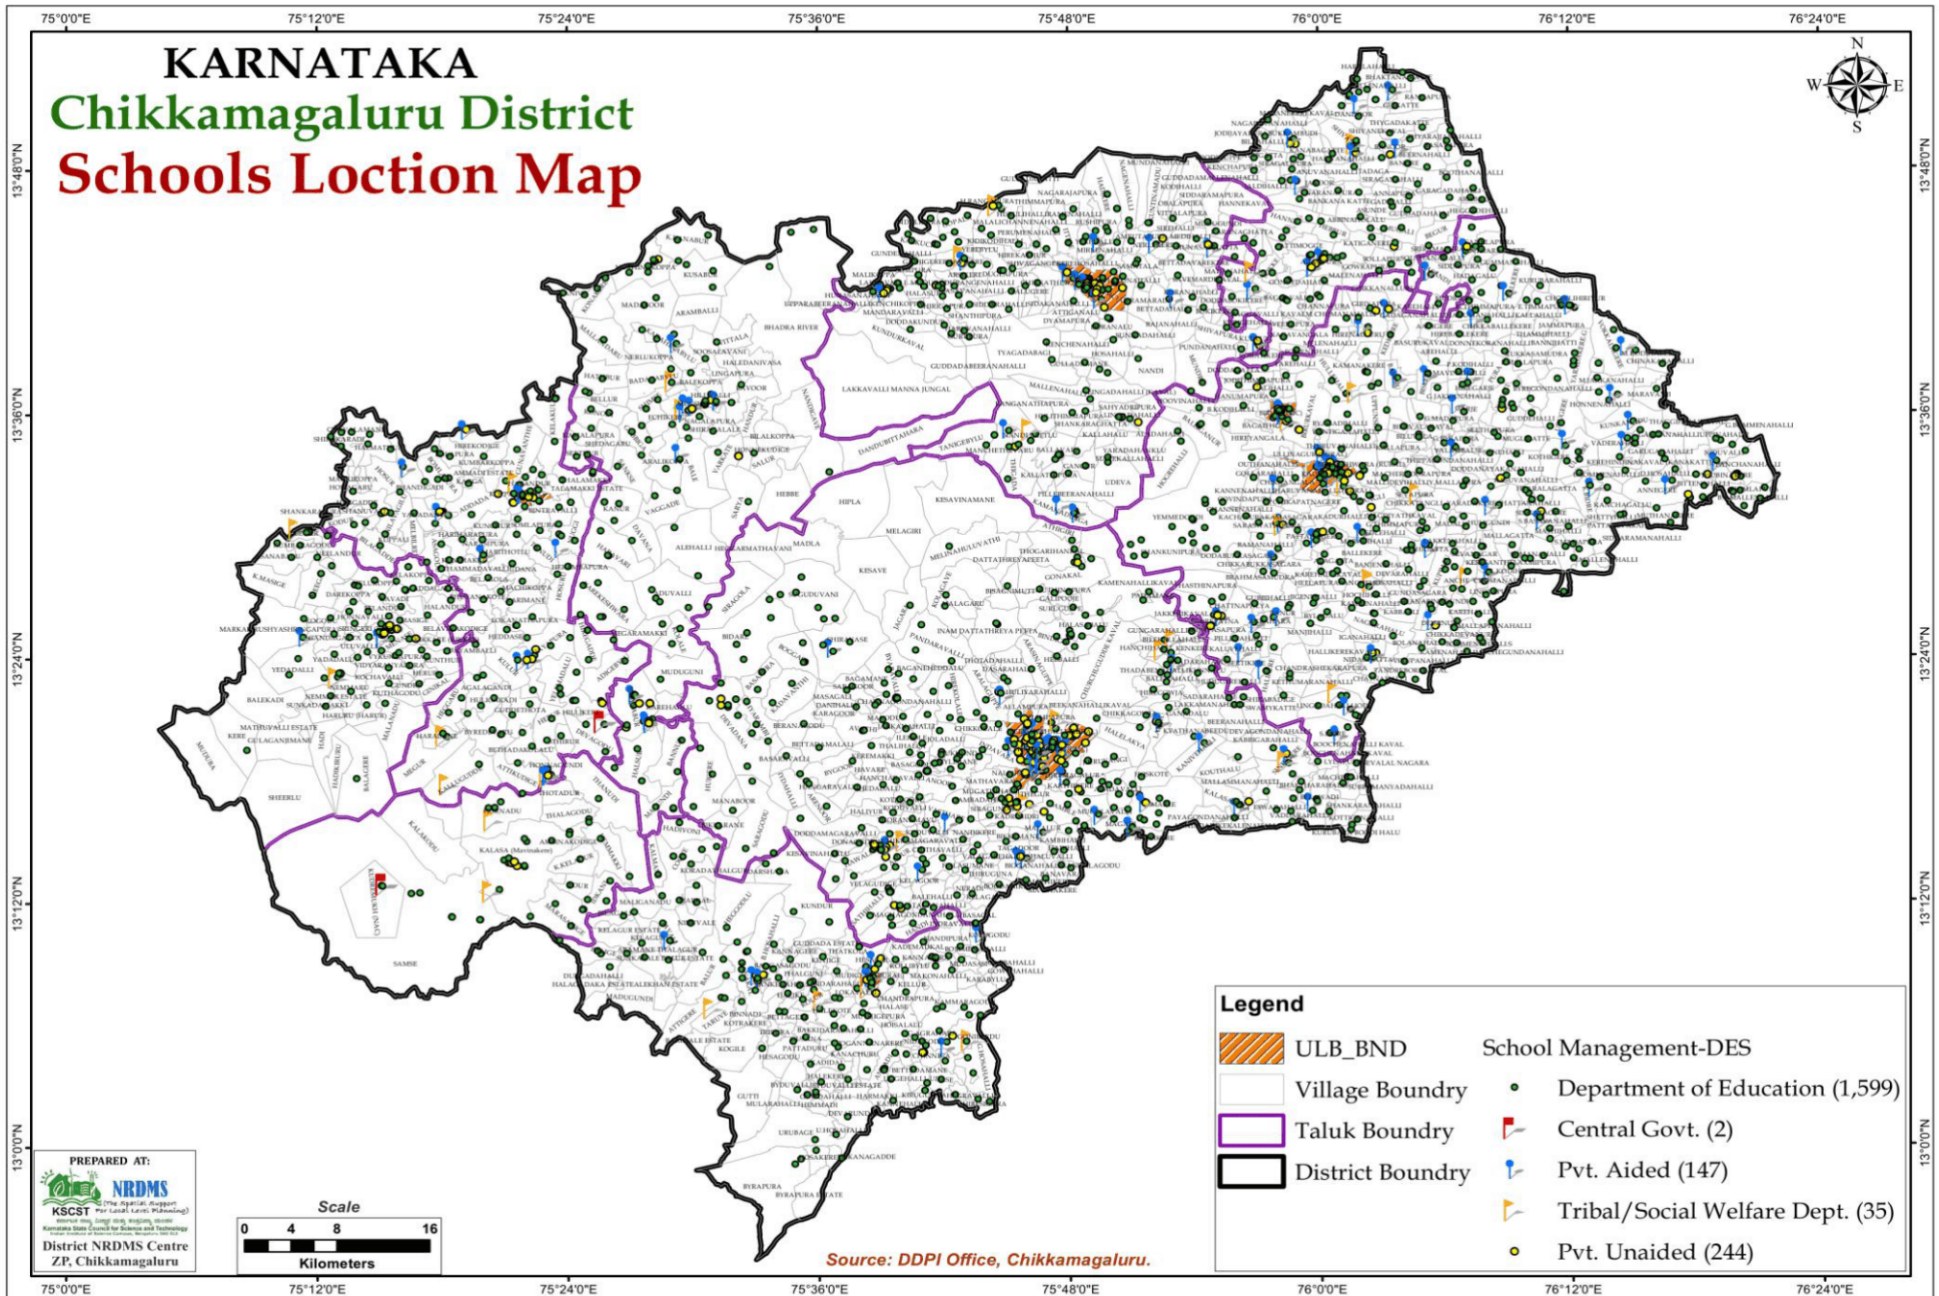

3. ಜಿಲ್ಲಾ ಸಾರ್ವಜನಿಕ ಶಿಕ್ಷಣಾ ಇಲಾಖೆ, ಚಿಕ್ಕಮಗಳೂರು.