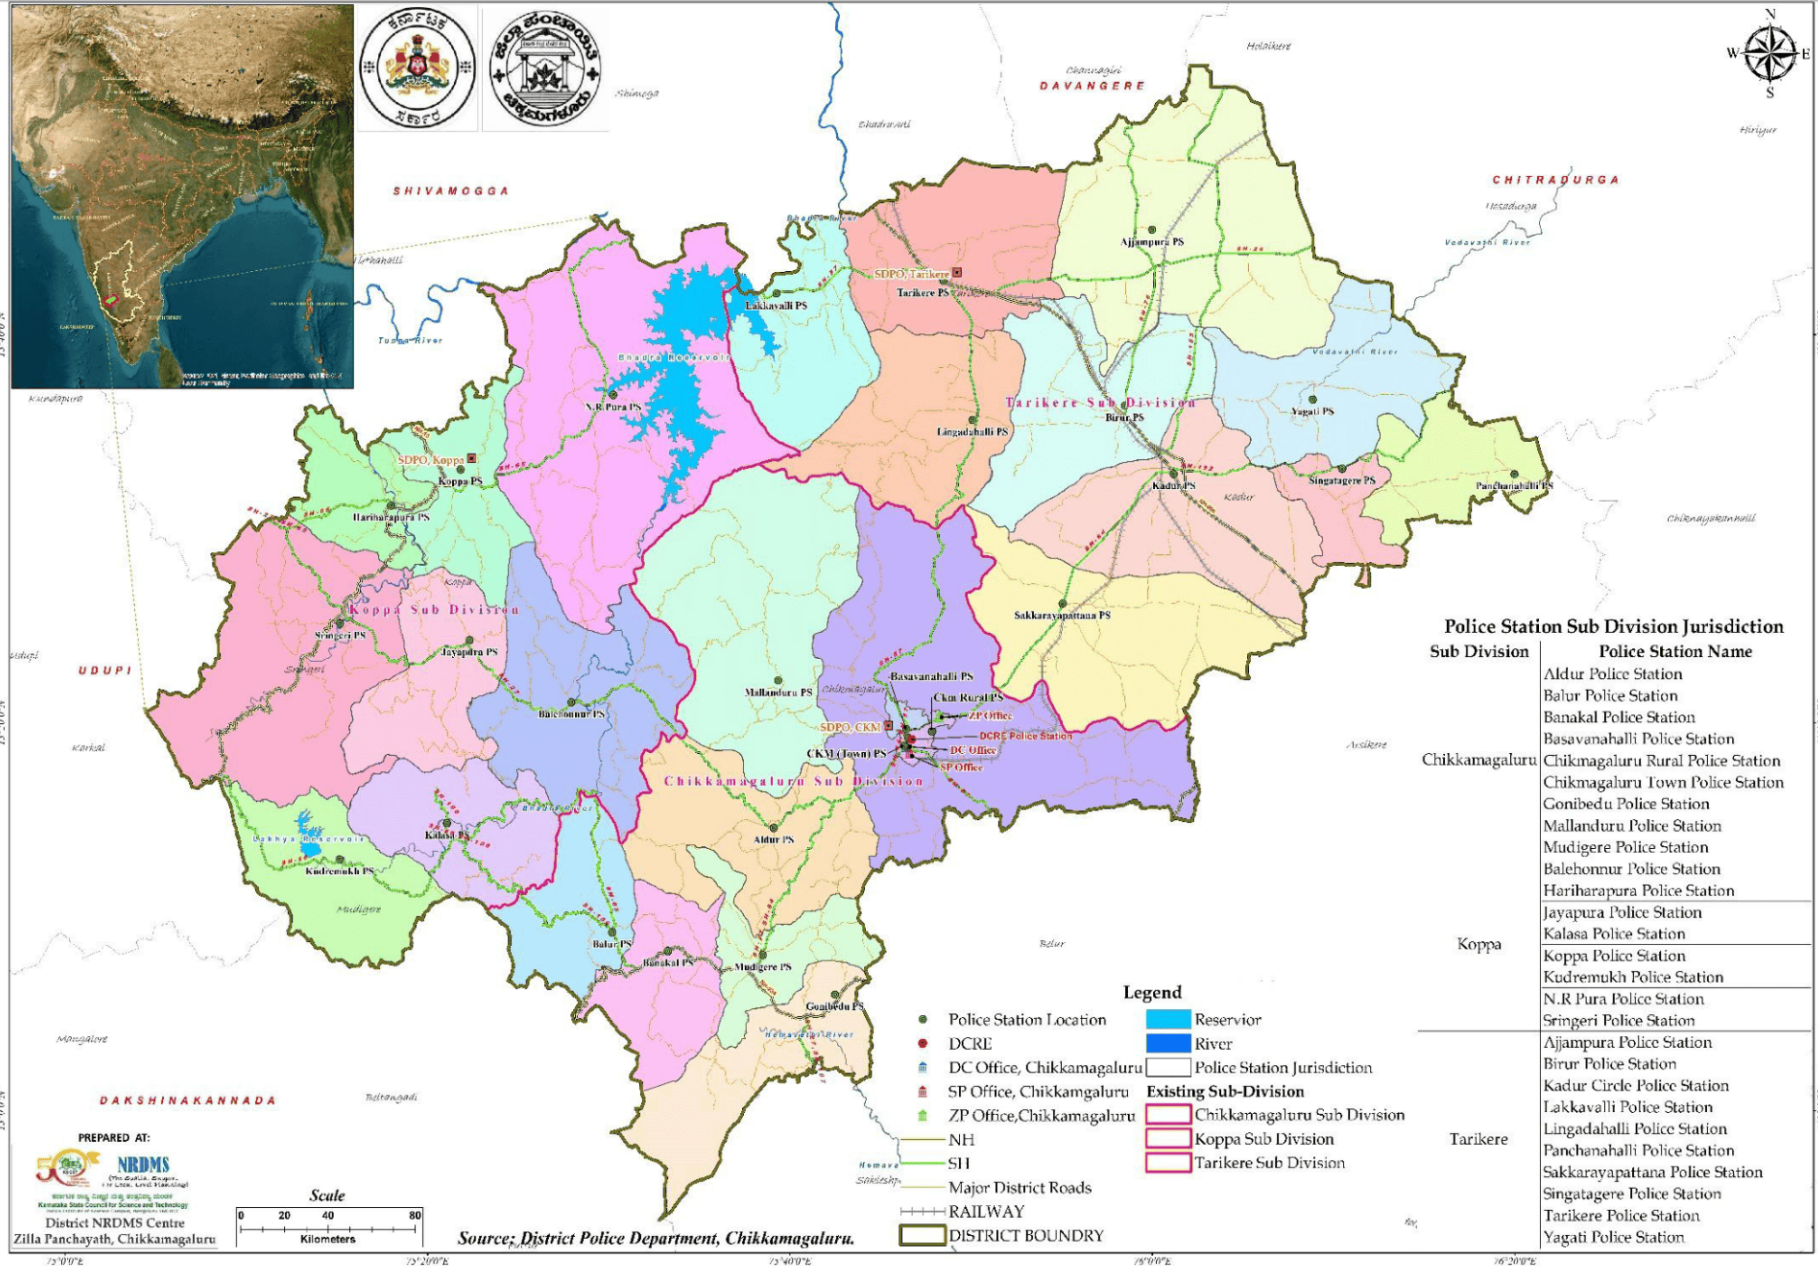

CHIKKAMAGALURU DISTRICT

Sub Division	Police Station Name
Chikkamagaluru	Aldur Police Station
	Balur Police Station
	Banakal Police Station
	Basavanahalli Police Station
	Chikmagaluru Rural Police Station
	Chikmagaluru Town Police Station
	Gonibedu Police Station
	Mallanduru Police Station
	Mudigere Police Station
	Balehonnur Police Station
Koppa	Hariharpura Police Station
	Jayapura Police Station
	Kalasa Police Station
	Koppa Police Station
	Kudremukh Police Station
Tarikere	N.R Pura Police Station
	Sringeri Police Station
	Ajjampur Police Station
	Birur Police Station
	Kadur Circle Police Station
	Lakkavalli Police Station
	Lingadahalli Police Station
	Panchanahalli Police Station
	Sakkarayapattana Police Station
	Singatagere Police Station
Tarikere Police Station	
Yagati Police Station	

1. **Legend**
2. Police Station Location
   - DCRE
   - DC Office, Chikkamagaluru
   - SP Office, Chikkamagaluru
   - ZP Office, Chikkamagaluru
   - NH
   - SH
   - Major District Roads
   - RAILWAY
   - DISTRICT BOUNDARY
   - Reservoir
   - River
   - Police Station Jurisdiction
   - Existing Sub-Division
   - Chikkamagaluru Sub Division
   - Koppa Sub Division
   - Tarikere Sub Division

PREPARED AT:

NRDMS
Chikkamagaluru District

Distric NRDMS Centre
Zilla Panchayath, Chikkamagaluru

Scale
0 20 40 80
Kilometers

Source: District Police Department, Chikkamagaluru.

75°00'E 75°20'E 75°40'E 75°00'E 16°20'N