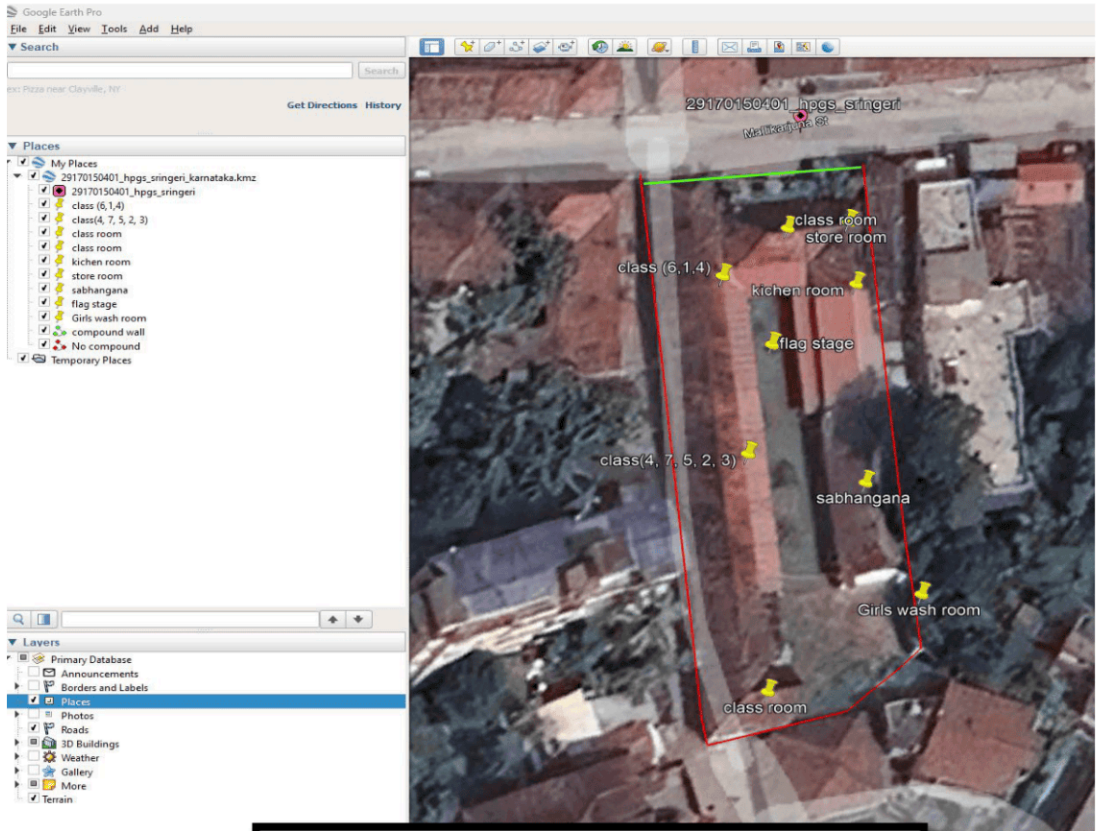

Methodology

ಜಿಲ್ಲಾ ಪಂಚಾಯತಿ, ಶಾಲಾ ಶಿಕ್ಷಣ ಇಲಾಖೆ, ಚಿಕ್ಕಮಗಳೂರು.

ಶಾಲಾ ಮಾಹಿತಿ- ಕ್ಷಣ್ಡ್ : ಶೃಂಗೇರಿ ಪಟ್ಟಣ ಕ್ಷಣ್ಡ್

ತಾಲೂಕು: ಶೃಂಗೇರಿ

1	ಶಾಲೆಯ ಹೆಸರು & ವಿಳಾಸ	ಸ.ಹಿ.ಪ್ಲಾ ಶಾಲೆ ಬಾಲಕಿಯರ ಶಾಲೆ ಶೃಂಗೇರಿ, ಶೃಂಗೇರಿ ತಾಲ್ಲೂಕು, ಚಿಕ್ಕಮಗಳೂರು ಜಿಲ್ಲೆ, 577139										
2	ಶಾಲೆಯ ಡೈಸ್ ಸಂಖ್ಯೆ	2	9	1	7	0	1	5	0	4	0	1
3	ಶಾಲೆಯ ವಿಧ: (ಸರ್ಕಾರಿ/ಅನುದಾನಿತ/ಅನುದಾನರಹಿತ)	ಸರ್ಕಾರಿ										
4	ಮುಖ್ಯೋಪಾಧ್ಯಾಯರ ಹೆಸರು & ದೂರವಾಣಿ ಸಂಖ್ಯೆ	ವಿಾಣಾ ಎಂ - 8618350106										
5	ಶಿಕ್ಷಕರ ಹುದ್ದೆ	ಮಂಜೂರಾದ ಹುದ್ದೆಗಳು			4	ಕಾರ್ಯನಿರ್ವಹಿಸುತ್ತಿರುವ ಹುದ್ದೆಗಳು			4			
6	ಮಕ್ಕಳ ದಾಖಲಾತಿ	ಬಾಲಕರು		0	ಬಾಲಕಿಯರು		43	ಒಟ್ಟು		43		
7	ಶಾಲಾ ಜಾಗದ ಸರ್ವೆ ನಂಬರ್	474/466		ಶಾಲಾ ಜಾಗದ ಒಟ್ಟು ವಿಸ್ತೀರ್ಣ (ಎಕರೆ/ಗುಂಟೆ ಗಳಲ್ಲಿ)			2726.86					
8	ಶಾಲೆಯ ಜಾಗವು ಯಾರ ಹೆಸರಿನಲ್ಲಿದೆ	ಶ್ರೀಮಠ ಶೃಂಗೇರಿ ಹೆಸರಿನಲ್ಲಿದೆ										
9	ಶಾಲಾವರಣಕ್ಕೆ ಕಾಂಪೌಂಡ್	ಇದೆ		ಇದ್ದಲ್ಲಿ: ಛಾಣ:								
10	ಶಾಲೆಯ ಆವರಣಕ್ಕೆ ಕಾಂಪೌಂಡ್ ಅಗತ್ಯತೆ (ಮೀಟರ್ ಗಳಲ್ಲಿ)	50ಮೀ										
11	ನೀರಿನ ಮೂಲ	ಶರ್ಟಿರಿಯ										
12	ಕೈತೊಳೆಯಲು ನಲ್ಲಿ ಸಂಪರ್ಕ	ಇದೆ		ಅಡುಗೆ ಮನೆಗೆ ನೀರಿನ ಸಂಪರ್ಕ			ಇದೆ					
12	ಶೌಚಾಲಯಕ್ಕೆ ನೀರಿನ ಸಂಪರ್ಕ	ಇದೆ										
13	ಪ್ರತ್ಯೇಕ ಕಾರ್ಯನಿರತ ಶೌಚಾಲಯ ಯೂನಿಟ್ ಗಳ ಸಂಖ್ಯೆ	ಬಾಲಕರಿಗೆ		-	ಬಾಲಕಿಯರಿಗೆ			1				
14	ಕಂಪ್ಯೂಟರ್ / ಸ್ಮಾರ್ಟ್ ಫೋನ್ ವ್ಯವಸ್ಥೆ	ಇದೆ		ಸಿ ಸಿ ಕ್ಯಾಂಪೌಂಡ್ ವ್ಯವಸ್ಥೆ			ಇಲ್ಲ					
15	ಶಿಕ್ಷಕರ ಲಭ್ಯತೆ	ಸಾಕಷ್ಟು		ಇದೆ		ಇಲ್ಲವಾದಲ್ಲಿ ಅವಶ್ಯಕತೆ						
16	ಪೌಷ್ಟಿಕ ಕೋಶ	ಇಲ್ಲ		ದಾಖಲಾತಿ ಲಭ್ಯ								
17	ಅಟದ ಮೈದಾನ	ಇಲ್ಲ		ಕಟ್ಟು ಹಲಗೆ, ಗ್ರೀನ್ ಟೋಪ್								
18	ಒಟ್ಟು ಕೋಶಿಗಳ ಸಂಖ್ಯೆ	18		ಸುಸ್ಥಿತಿಯಲ್ಲಿರುವ ಕೋಶಿ			15					
				ದುರಸ್ತಿಯಾಗಬೇಕಾದ ಕೋಶಿ			3					
				ಹೆಚ್ಚುವರಿ ಕೋಶಿ ಅಗತ್ಯತೆ			0					
19	ಹಿಂದಿನ ವರ್ಷದ ಶಾಲೆಯ ಎಸ್.ಎಸ್.ಎಲ್.ಸಿ ಪರೀಕ್ಷೆಯ ಶೇಕಡಾ ಭರವಾಸೆ	-