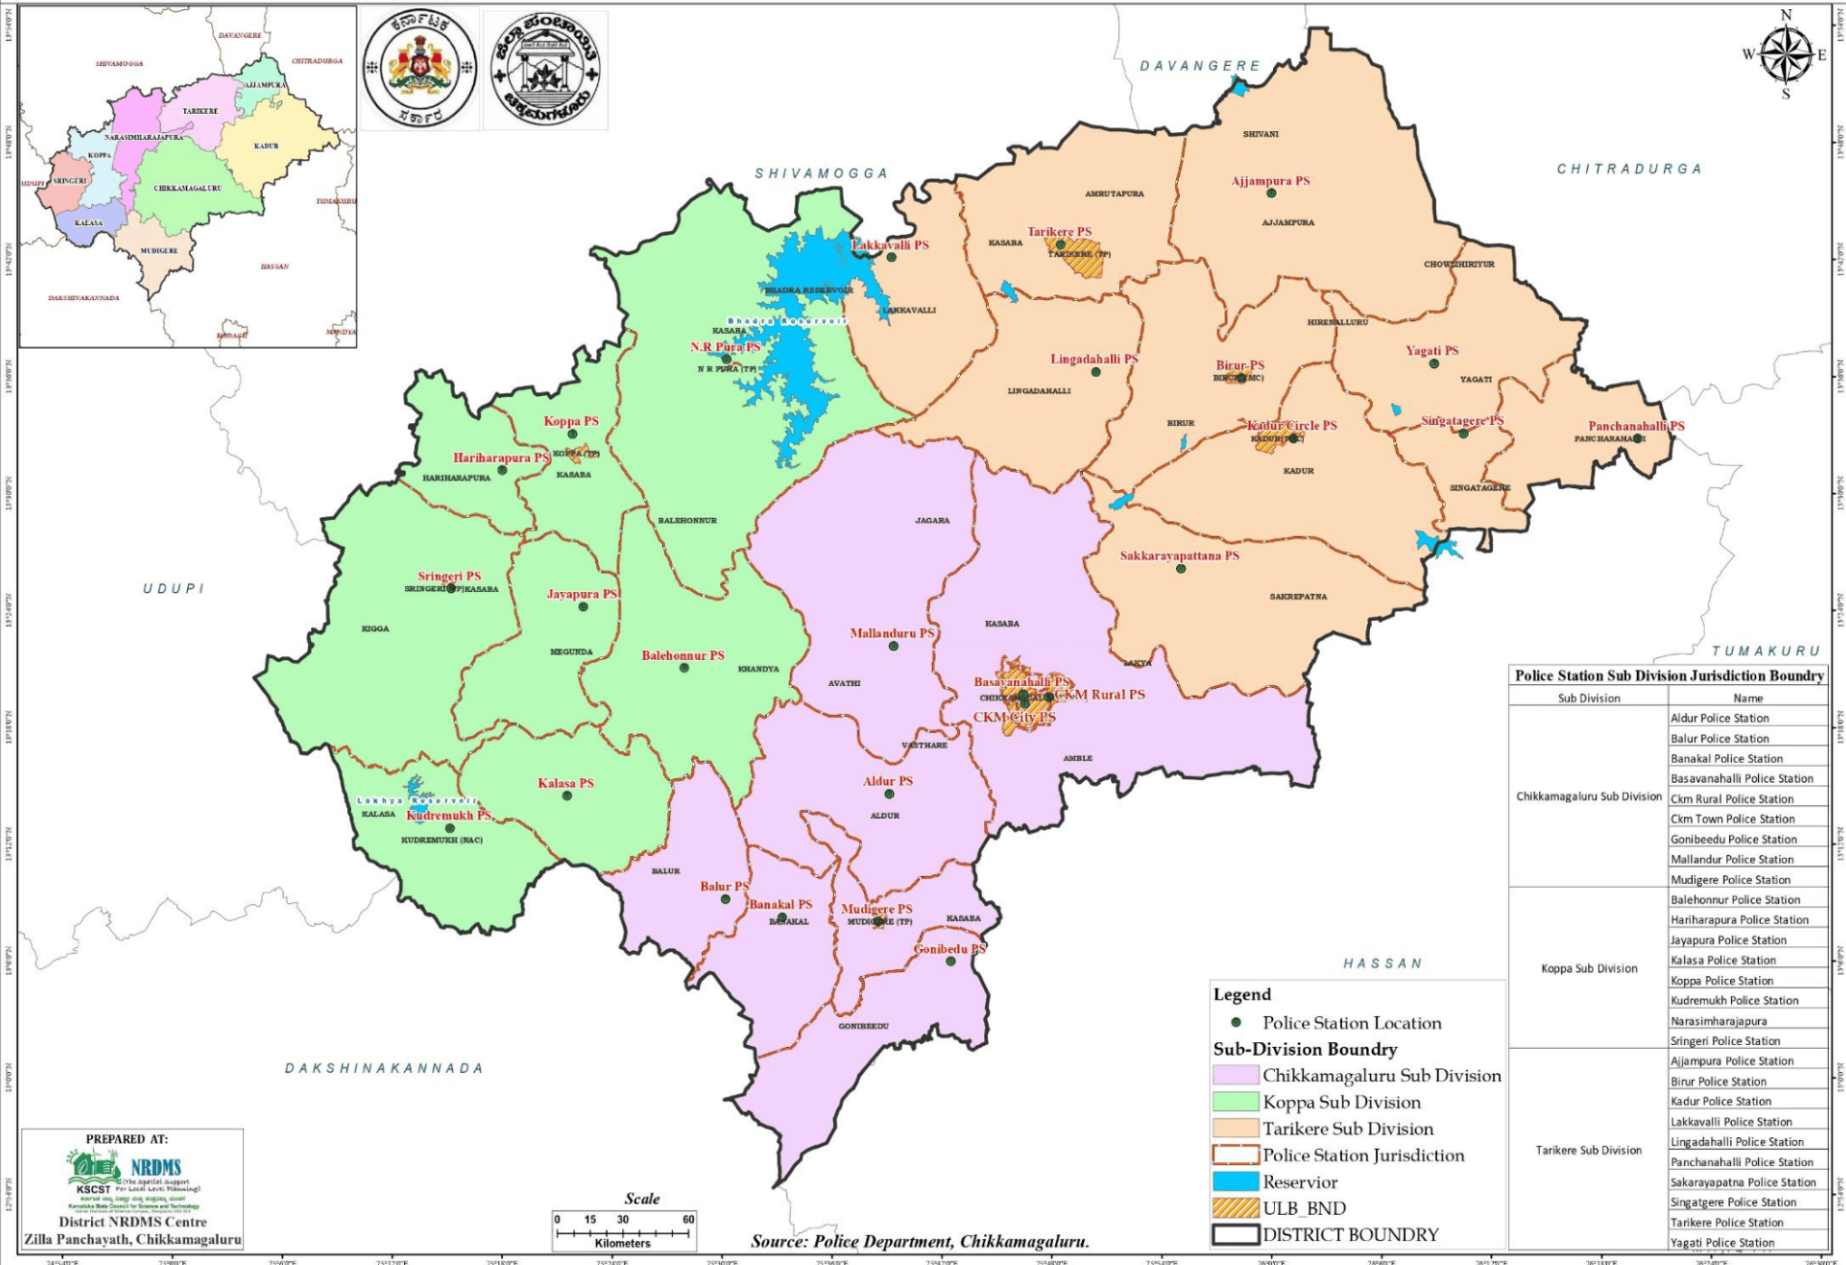

CHIKKAMAGALURU DISTRICT

POLICE STATIONS SUB DIVISION JURISDICTION MAP

Police Station Sub Division Jurisdiction Boundry	
Sub Division	Name
Chikkamagaluru Sub Division	Aldur Police Station
	Balur Police Station
	Banakal Police Station
	Basavanahalli Police Station
	Ckm Rural Police Station
	Ckm Town Police Station
	Gonibeedu Police Station
	Mallandur Police Station
	Mudigere Police Station
	Balehonnur Police Station
Koppa Sub Division	Hariharapura Police Station
	Jayapura Police Station
	Kalasa Police Station
	Koppa Police Station
	Kudremukh Police Station
	Narasimharajapura
Tarikere Sub Division	Sringeri Police Station
	Ajjampura Police Station
	Birur Police Station
	Kadur Police Station
	Lakkavalli Police Station
	Lingadahalli Police Station
	Panchanahalli Police Station
	Sakarayapatna Police Station
	Singatagere Police Station
	Tarikere Police Station
Yagati Police Station	

PREPARED AT:

KSCST (The spatial support center for karnataka, india)
District NRDMS Centre
Zilla Panchayath, Chikkamagaluru

Source: Police Department, Chikkamagaluru.